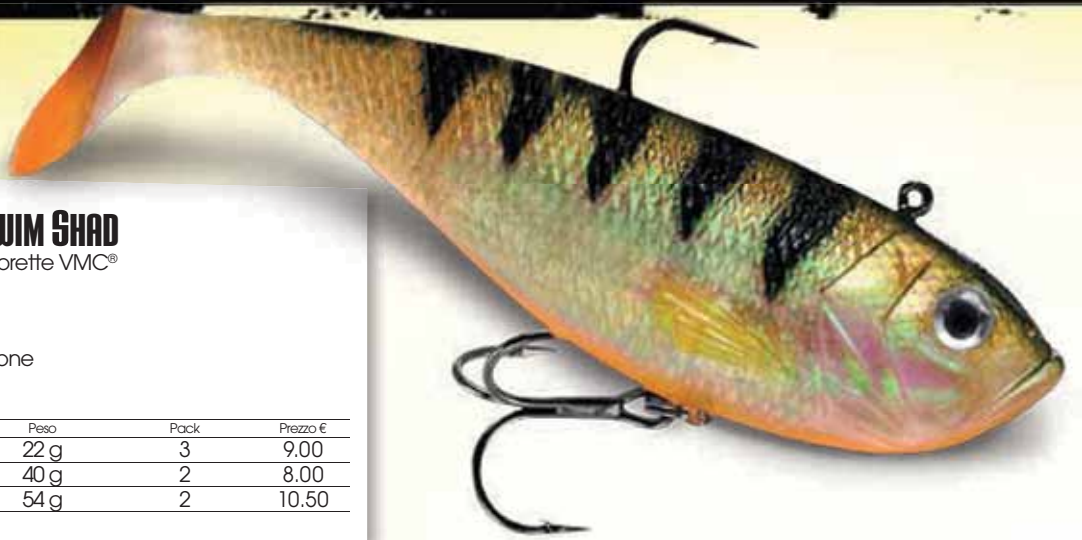

Model No.	Misura	Peso	Pack	Prezzo €
STOKSM06	15 cm	38 g	1	5.50
STOKSM08	20 cm	85 g	1	9.50

FT-Fire Tiger

GZSD-Gizzard Shad

**NOVITÀ** OD-Orange Demonr

P-Perch

PRL-Pearl

RT-Rainbow Trout